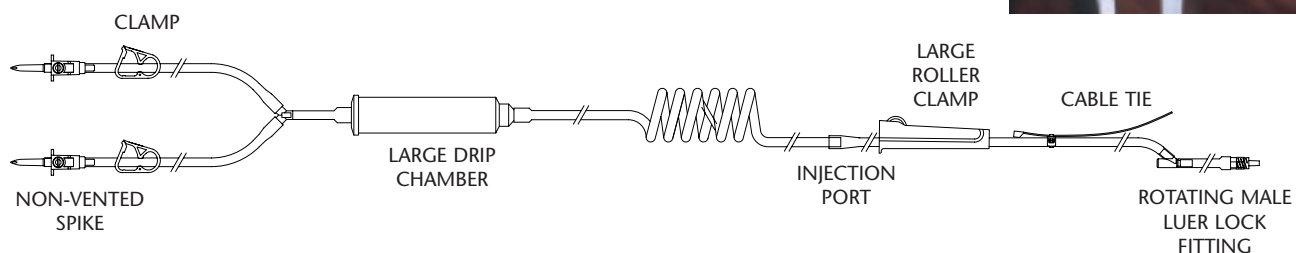

DOUBLE SPIKE WIDE BORE INFUSION SET

DESCRIPTION

- A complete double spike tubing set used mainly for adult horses in stalls.
- Intended for ONE TIME USE.
- Intended for VETERINARY USE ONLY.

Order No.

Remarks

V-LACT-24-450-2S-C-EC4 Double wide bore spike, 24 French (8.0 mm) 450 cm total tubing length, large in-line chamber, roller clamp, injection port and rotating cuff male Luer lock.

SINGLE SPIKE WIDE BORE INFUSION SET

DESCRIPTION

- A complete single spike tubing set used mainly for adult horses in stalls.
- Intended for ONE TIME USE.
- Intended for VETERINARY USE ONLY.

Order No.

Remarks

V-LACT-24-450-S-C-EC2 Single wide bore spike, 24 French (8.0 mm) 450 cm total tubing length, large in-line chamber, roller clamp, injection port and rotating cuff male Luer lock.