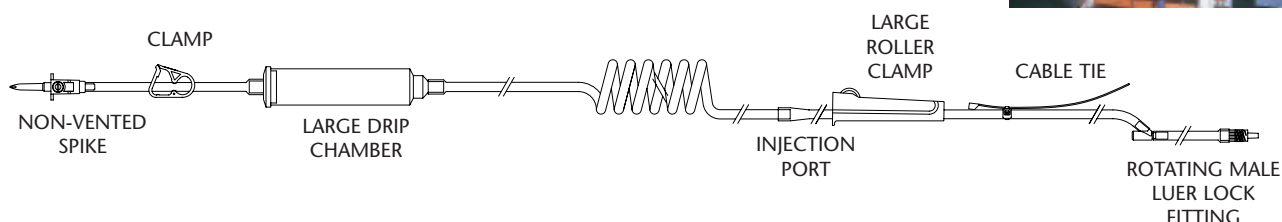

DOUBLE SPIKE WIDE BORE INFUSION SET

DESCRIPTION

- A complete double spike tubing set used mainly for adult horses in stalls.
- Intended for ONE TIME USE.
- Intended for VETERINARY USE ONLY.

Order No.

Remarks

V-LACT-24-450-2S-C-EC4 Double wide bore spike, 24 French (8.0 mm) 450 cm total tubing length, large in-line chamber, roller clamp, injection port and rotating cuff male Luer lock.

SINGLE SPIKE WIDE BORE INFUSION SET

DESCRIPTION

- A complete single spike tubing set used mainly for adult horses in stalls.
- Intended for ONE TIME USE.
- Intended for VETERINARY USE ONLY.

Order No.

Remarks

V-LACT-24-450-S-C-EC2 Single wide bore spike, 24 French (8.0 mm) 450 cm total tubing length, large in-line chamber, roller clamp, injection port and rotating cuff male Luer lock.